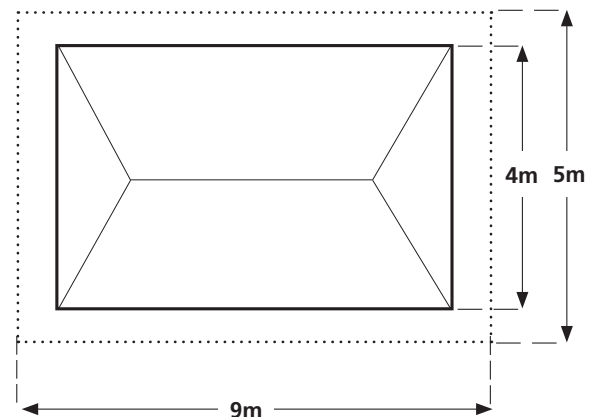

DigiWall

Size Specifications

WALL UPRIGHT FRONT VIEW:

WALL UPRIGHT SIDE VIEW:

GAZEBO FRONT VIEW:

GAZEBO BIRDS-EYE VIEW:

VEHICLE/TRAILER SIDE VIEW:

TRAILER END VIEW:

Drawings for illustration purposes only and NOT to scale. Actual product may differ from images shown.